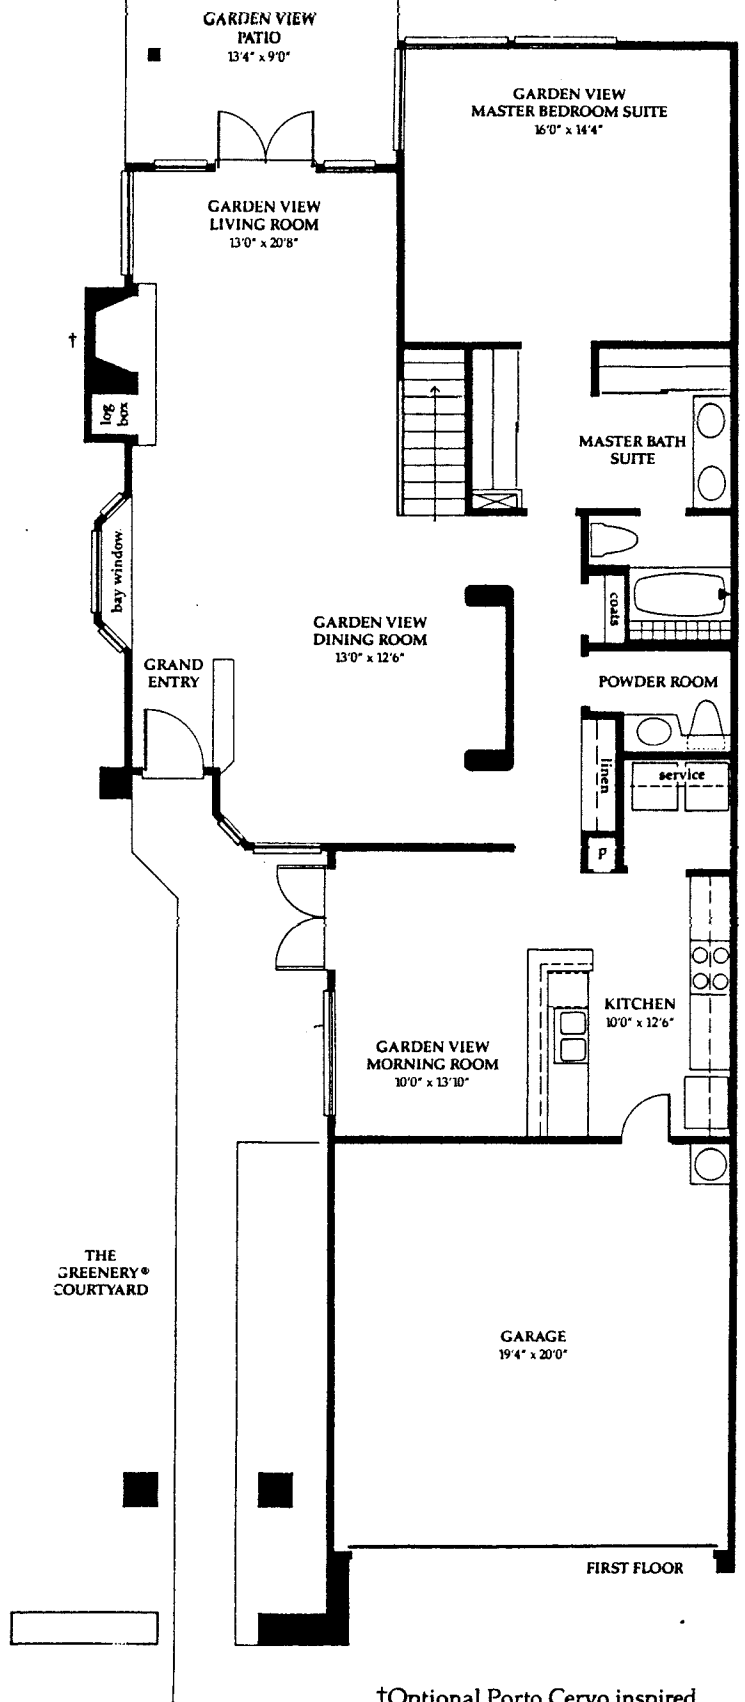

SECOND FLOOR

††Optional Scenic view Sundeck  
Private scenic view sundeck with French Door, side-fixed French Windows to dressing alcove.

†Optional Porto Cervo inspired fireplace with log box.

Architectural details, features and dimensions are approximate and subject to change without notice.

**Bellagio**  
**1936 Sq. Ft.**