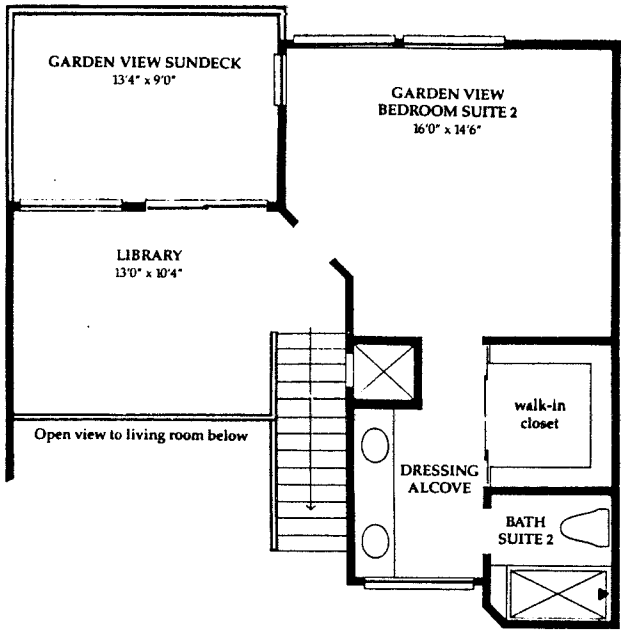

SECOND FLOOR

††Optional Scenic view Sundeck  
Private scenic view sundeck with French Door, side-fixed French Windows to dressing alcove.

†Optional Porto Cervo inspired fireplace with log box.

Architectural details, features and dimensions are approximate and subject to change without notice.

**Bellagio**  
**1936 Sq. Ft.**