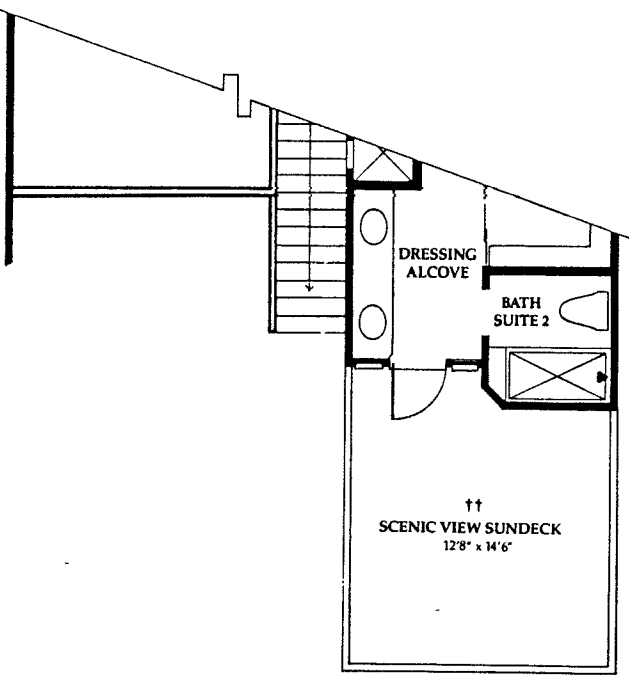

SECOND FLOOR

††Optional Scenic view Sundeck  
Private scenic view sundeck with French Door, side-fixed French Windows to dressing alcove.

†Optional Porto Cervo inspired fireplace with log box.

Architectural details, features and dimensions are approximate and subject to change without notice.

**Bellagio**  
**1936 Sq. Ft.**