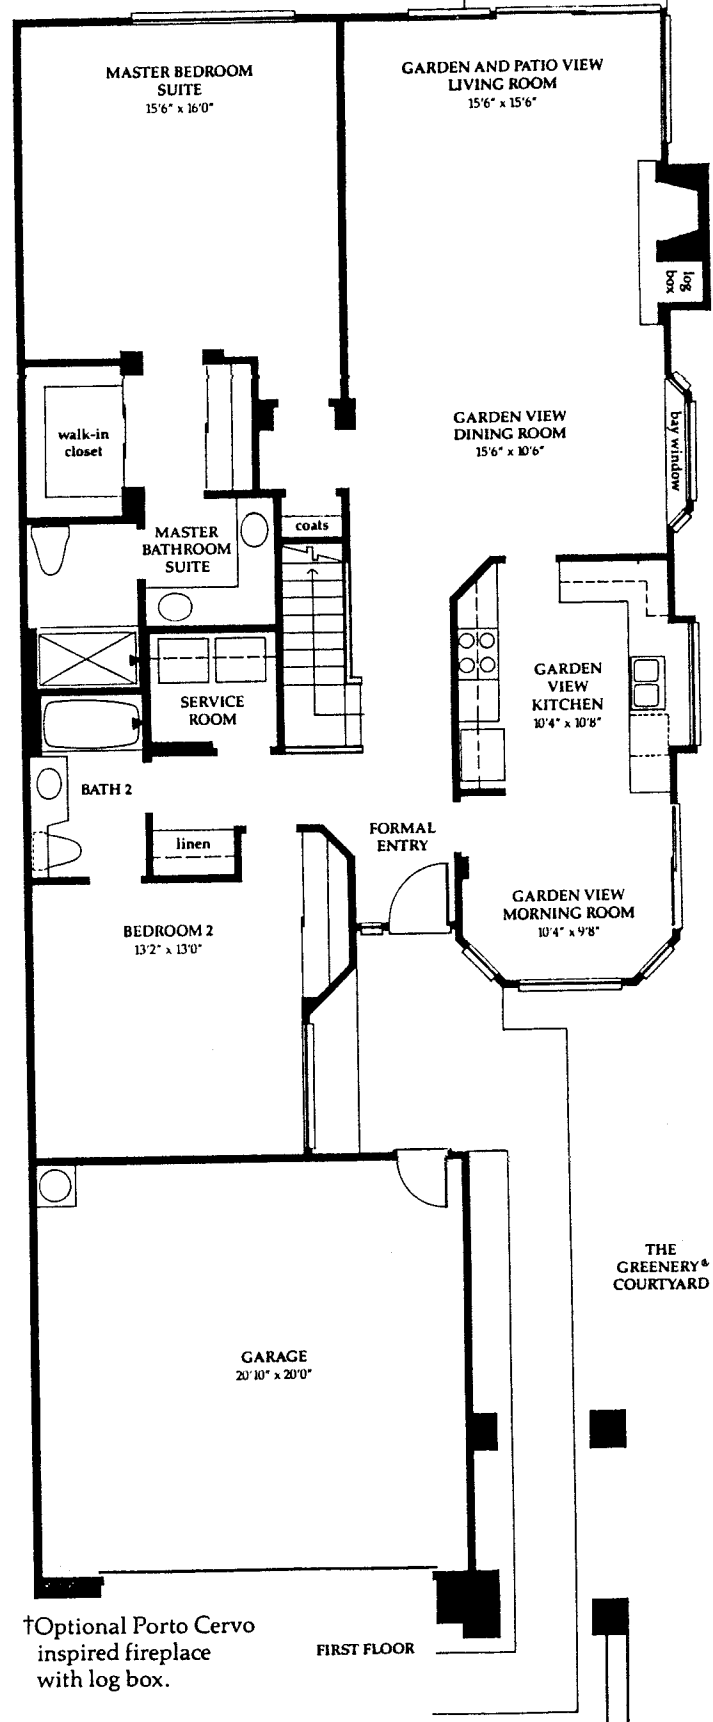

PATIO
10'0" x 8'0"

†Optional Porto Cervo inspired fireplace with log box.

Architectural details, features and dimensions are approximate and subject to change without notice.

Costa Smeralda
1790 Sq. Ft.