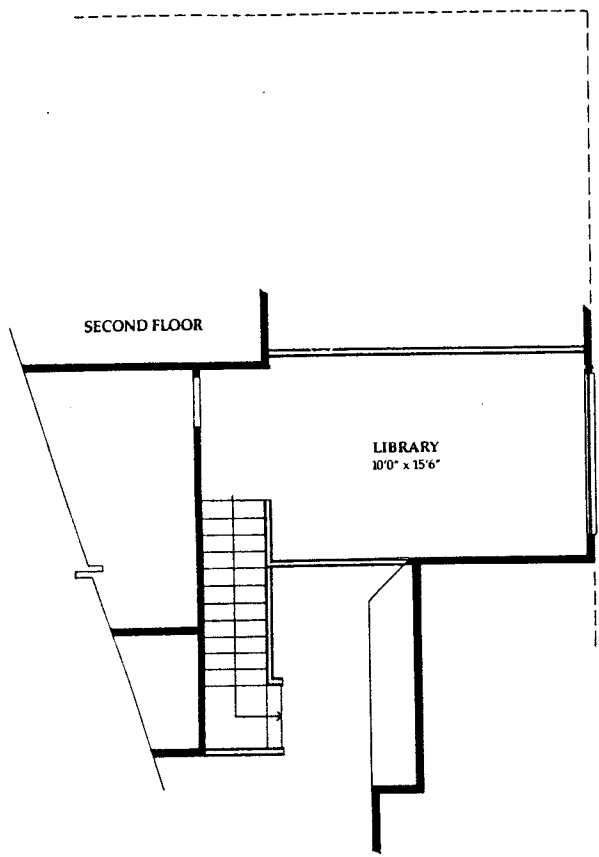

PATIO
10'0" x 8'0"

†Optional Porto Cervo inspired fireplace with log box.

Architectural details, features and dimensions are approximate and subject to change without notice.

Costa Smeralda
1790 Sq. Ft.