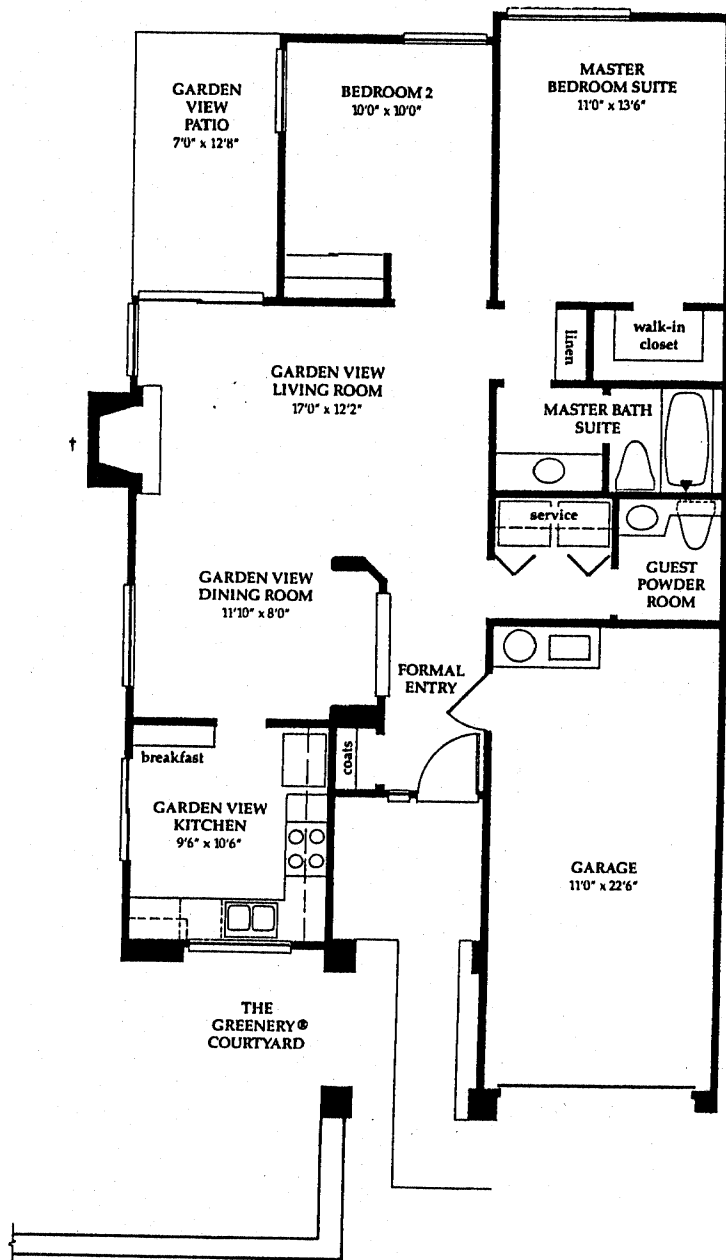

† Optional Porto Cervo inspired fireplace.
 †† The Greenery® Room (Optional)
 Convert Bedroom 2 to the Greenery® Room. Windows with wood sash and pair of French Doors to patio and private garden courtyard.

Architectural details, features and dimensions are approximate and subject to change without notice.

Delphi
971 Sq. Ft.