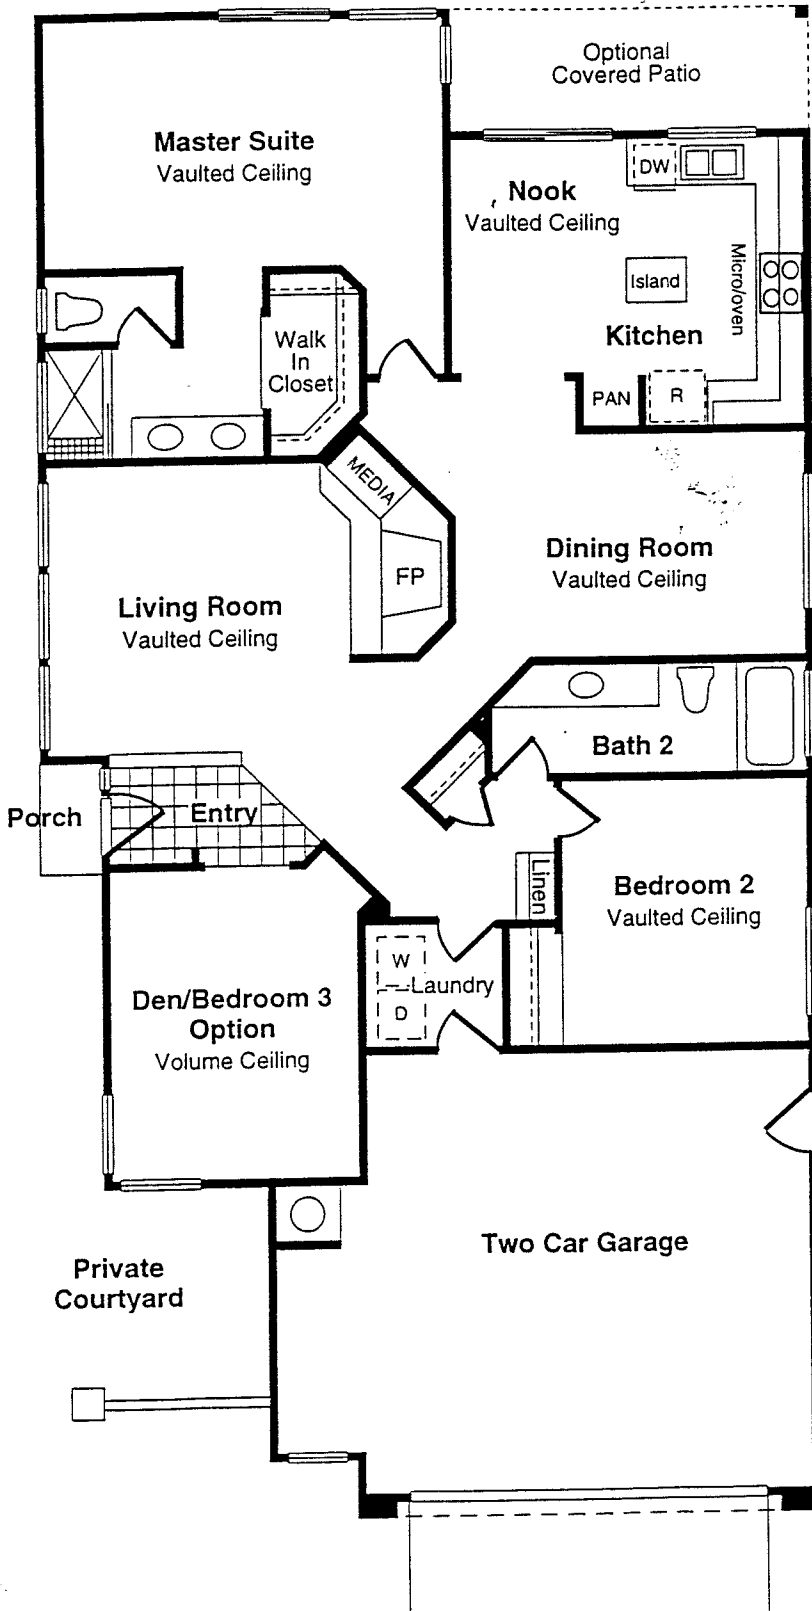

THE ARCADIA COLLECTION

MILOS

1,613
Square Feet

RYLAND

All floorplans and exterior renderings are artist's conceptions. Floorplans, exteriors and standard features may vary depending on the elevation and options selected. Room dimensions are approximate. Ryland Homes reserves the right to modify all plans and specifications without notice or obligation. Effective 8/13/96