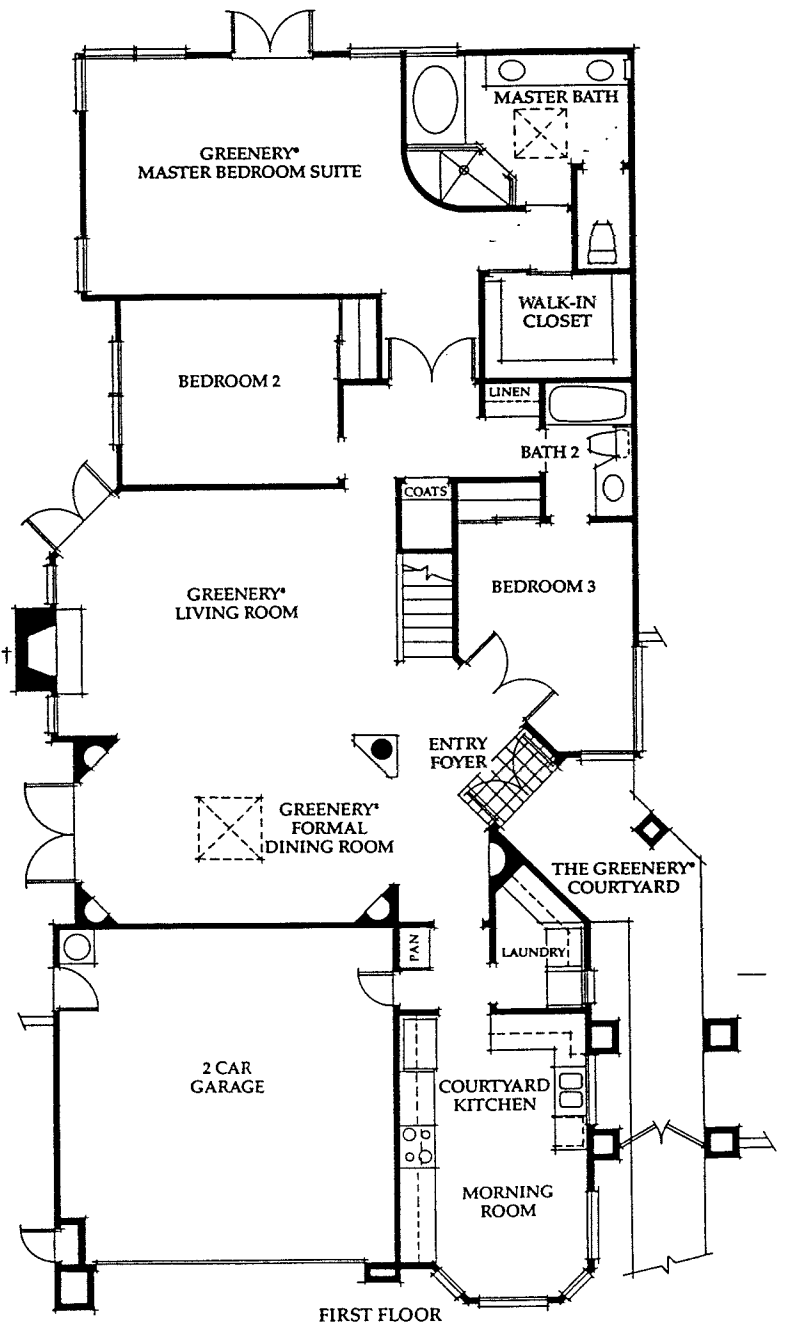

LIBRARY/DEN OPTION

†Optional  
 Bedroom 3 may be ordered as a library/den with dry or wet bar at additional cost.

Architectural details, features and dimensions are approximate and subject to change without notice.

**Mystra**  
**2250 Sq. Ft.**